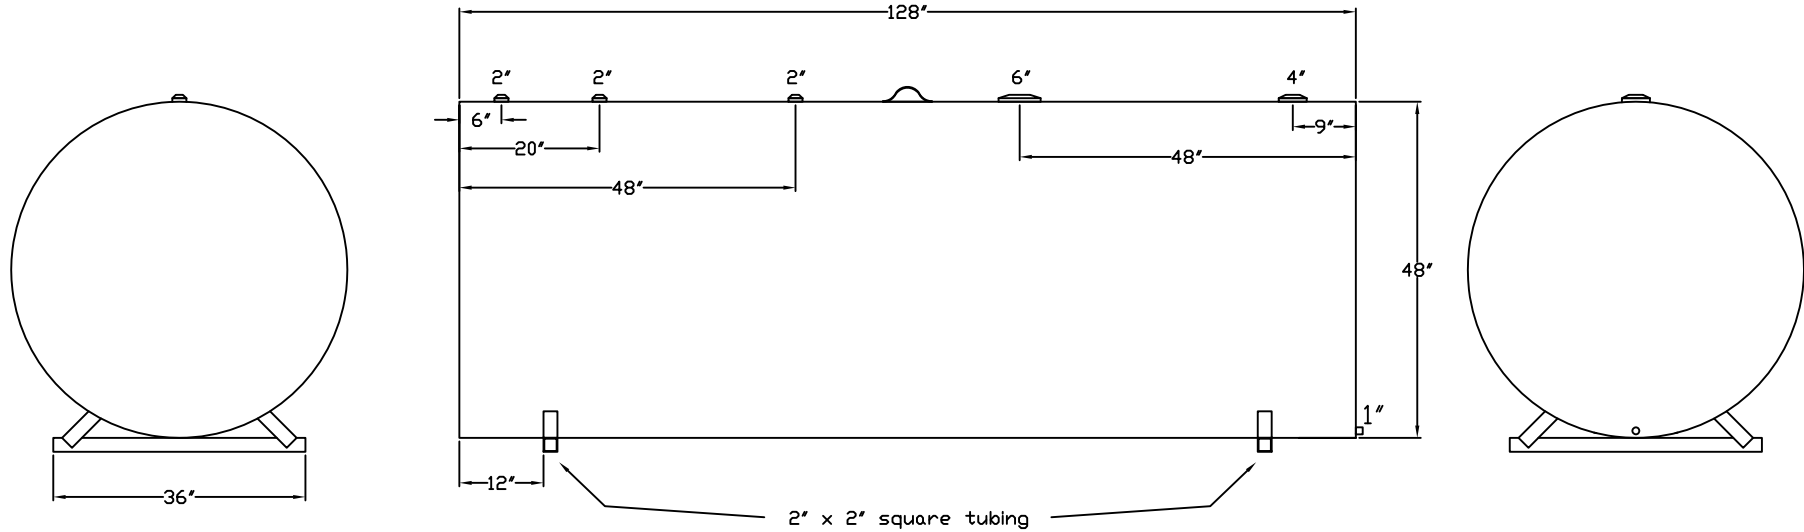

Stanwade Metal Products, Inc.
6868 State Route 305 PO Box 10
Hartford, Ohio 44424
Phone: 800-826-5243 Fax: 1-330-772-3307
www.tankstore.com

Capacity 1,000 Gallons Heads Primary 10 Ga. Paint Ext. Red Primer
Design Singlewall Crossangle Shell Primary 10 Ga. Paint Int. _____
Code UL 142 Heads Secondary _____ Weight Empty 1,140 lbs.
Test Pres. 5 PSI Shell Secondary _____ Rev.# _____ Date: _____

Tank For Stationary Use Only

Customer: _____ Drg. Date: _____

Drawing Approved By: _____

Quoted Lead Times Begin Upon Receipt of signed Approved Drawing, Which Must be Returned Before Production Can Begin.