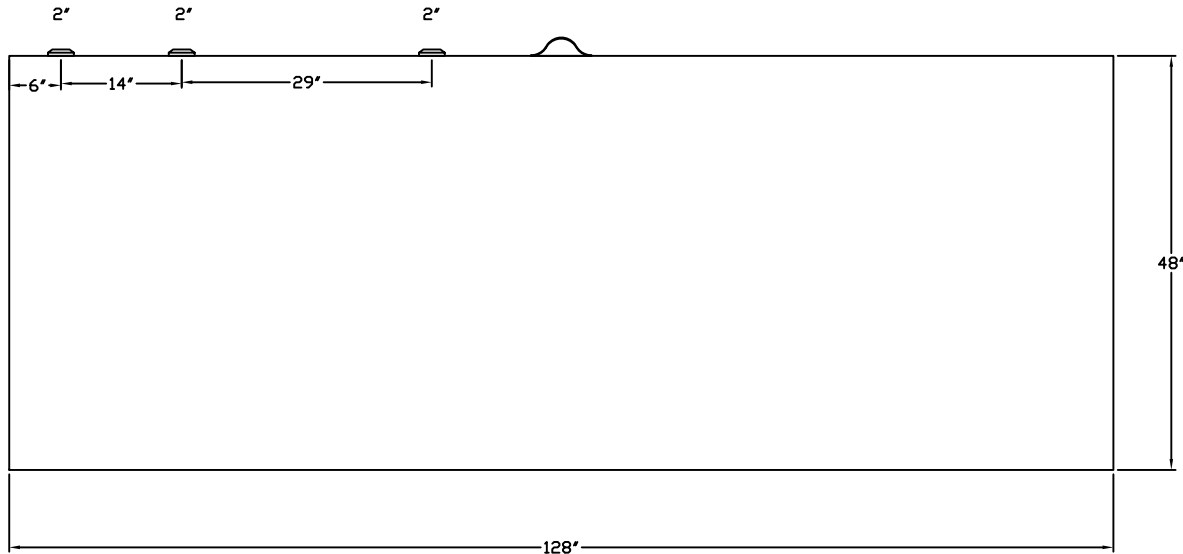

Stanwade Metal Products, Inc.  
 6868 State Route 305 PO Box 10  
 Hartford, Ohio 44424  
 Phone: 800-826-5243 Fax: 1-330-772-3307  
 www.tankstore.com

Capacity 1,000 Gallons Heads Primary 10 Gauge Paint Ext. Radiator Black  
 Design Singlewall Underground Shell Primary 10 Gauge Paint Int. \_\_\_\_\_  
 Code UL 58 Heads Secondary \_\_\_\_\_ Weight Empty 1,025 lbs.  
 Test Pres. 5 PSI Shell Secondary \_\_\_\_\_ Rev.# \_\_\_\_\_ Date: \_\_\_\_\_