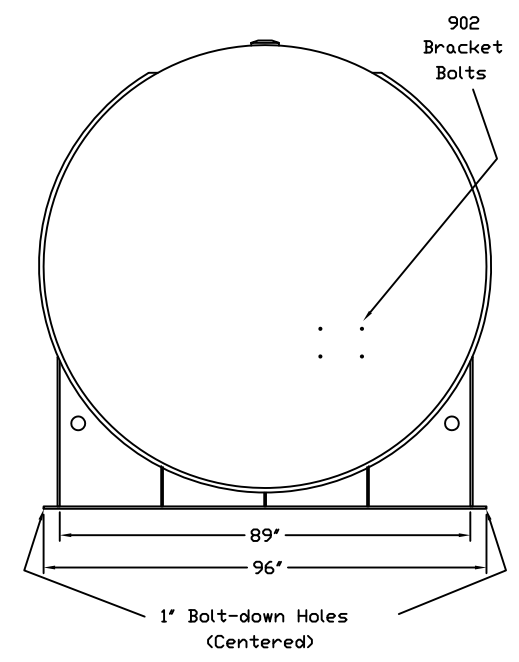

Stanwade Metal Products, Inc.
6868 State Route 305 PO Box 10
Hartford, Ohio 44424
Phone: 800-826-5243 Fax: 1-330-772-3307
www.tankstore.com

Capacity 8,000 Gallons Heads Primary 1/4"
Design Doublewall AG Shell Primary 1/4"
Code UL 142 Flameshield Heads Secondary 1/4"
Test Pres. 5 PSI Shell Secondary 10 Ga.

Paint Ext. White Urethane
Paint Int. _____
Weight Empty 12,300 lbs.
Rev.# _____ Date: _____

Tank For Stationary Use Only

Customer: _____ Drg. Date: _____

Quoted Lead Times Begin Upon Receipt of signed Approved Drawing, Which Must be Returned Before Production Can Begin.

Drawing Approved By: _____