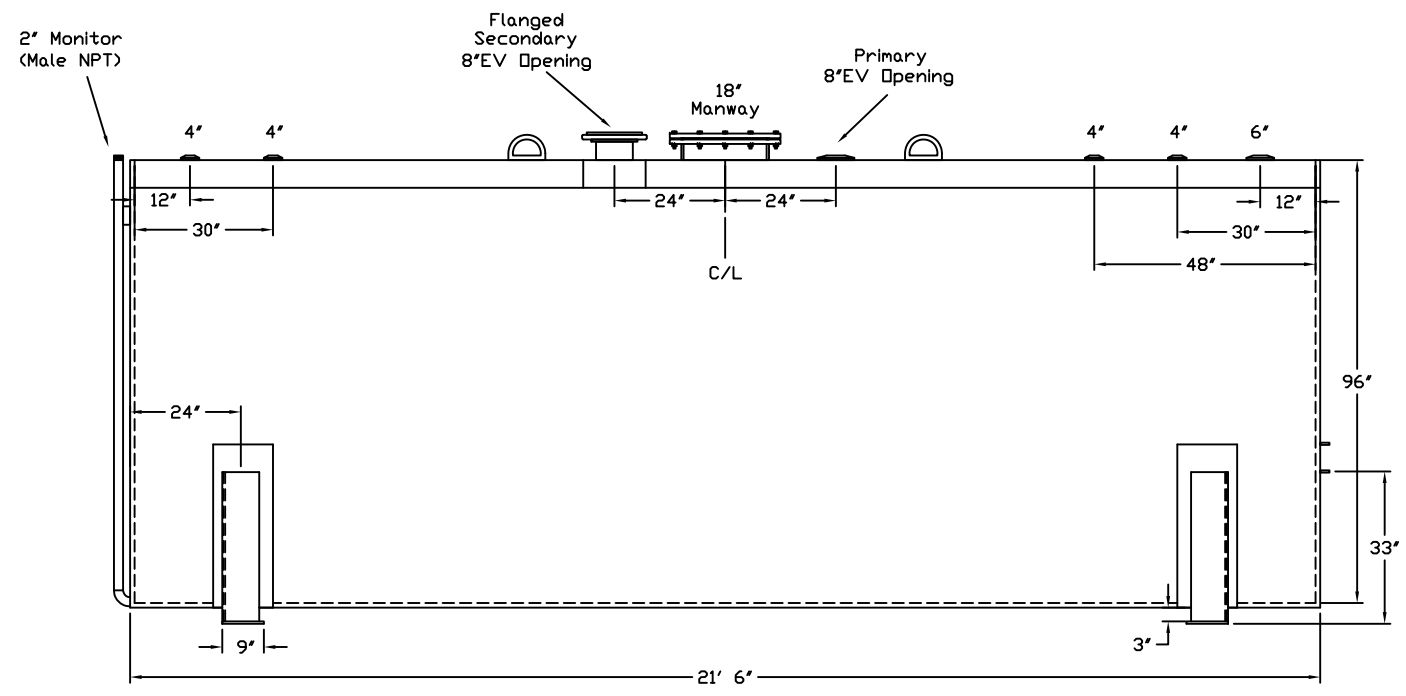

Stanwade Metal Products, Inc.
 6868 State Route 305 PO Box 10
 Hartford, Ohio 44424
 Phone: 800-826-5243 Fax: 1-330-772-3307
 www.tankstore.com

Capacity 8,000 Gallons Heads Primary 1/4"
 Design Doublewall AG Shell Primary 1/4"
 Code UL 142 Flameshield Heads Secondary 1/4"
 Test Pres. 5 PSI Shell Secondary 10 Ga.

Paint Ext. White Urethane
 Paint Int. _____
 Weight Empty 12,300 lbs.
 Rev.# _____ Date: _____

Tank For Stationary Use Only

Customer: _____ Drg. Date: _____

Quoted Lead Times Begin Upon Receipt of signed Approved Drawing, Which Must be Returned Before Production Can Begin.