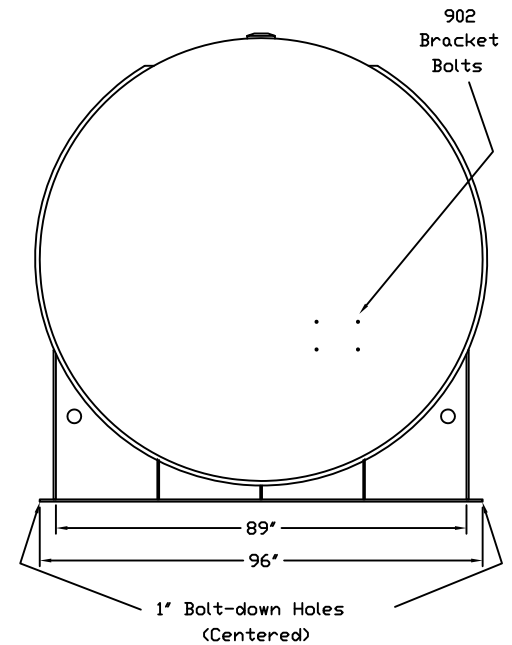

Stanwade Metal Products, Inc.
6868 State Route 305 PO Box 10
Hartford, Ohio 44424
Phone: 800-826-5243 Fax: 1-330-772-3307
www.tankstore.com

Tank For Stationary Use Only

Capacity 8,000 Gallons Heads Primary 1/4"
Design Doublewall AG Shell Primary 1/4"
Code UL 142 Heads Secondary 1/4"
Test Pres. 5 PSI Shell Secondary 10 Ga.

Paint Ext. Red Primer
Paint Int. _____
Weight Empty 12,300 lbs.
Rev.# _____ Date: _____

Customer: _____ Drg. Date: _____

Quoted Lead Times Begin Upon Receipt of signed Approved Drawing, Which Must be Returned Before Production Can Begin.

Drawing Approved By: _____