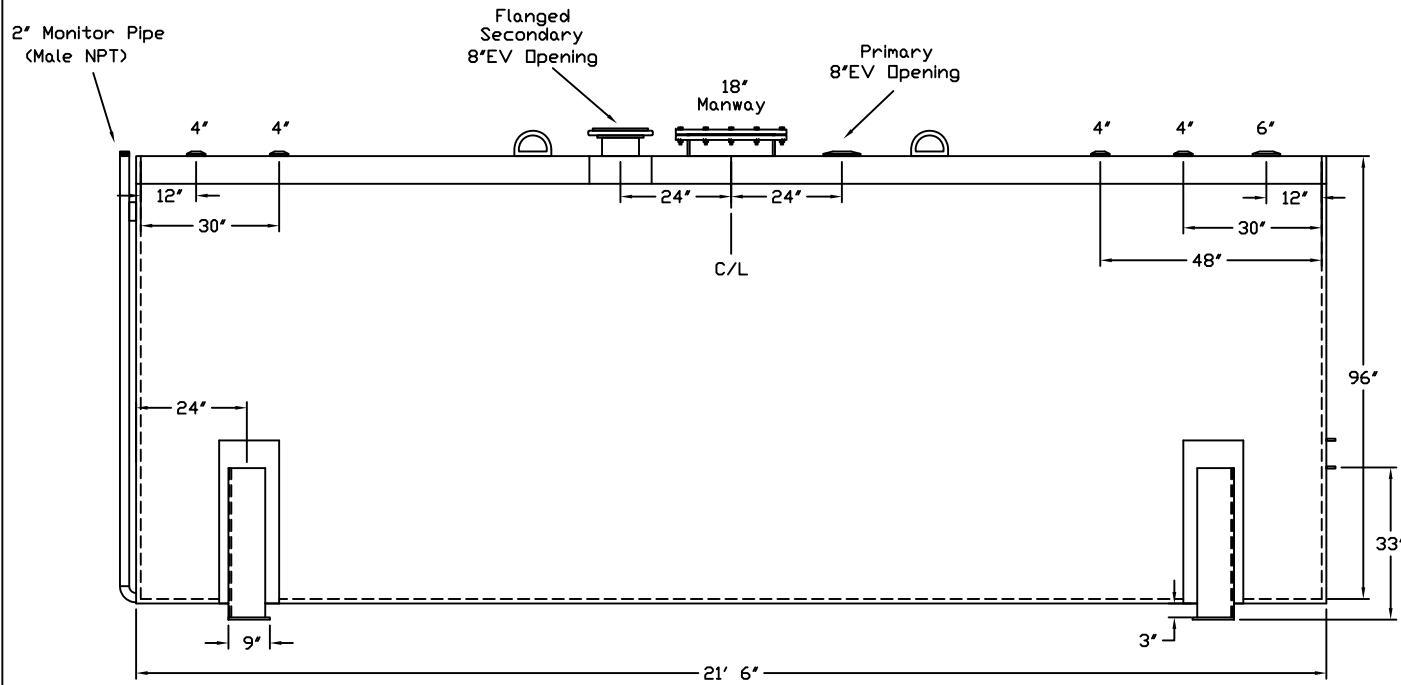

Stanwade Metal Products, Inc.
 6868 State Route 305 PO Box 10
 Hartford, Ohio 44424
 Phone: 800-826-5243 Fax: 1-330-772-3307
 www.tankstore.com

Tank For Stationary Use Only

Capacity 8,000 Gallons Heads Primary 1/4"
 Design Doublewall AG Shell Primary 1/4"
 Code UL 142 Heads Secondary 1/4"
 Test Pres. 5 PSI Shell Secondary 10 Ga.

Paint Ext. Red Primer
 Paint Int. _____
 Weight Empty 12,300 lbs.
 Rev.# _____ Date: _____

Customer: _____ Drg. Date: _____

Quoted Lead Times Begin Upon Receipt of signed Approved Drawing, Which Must be Returned Before Production Can Begin.