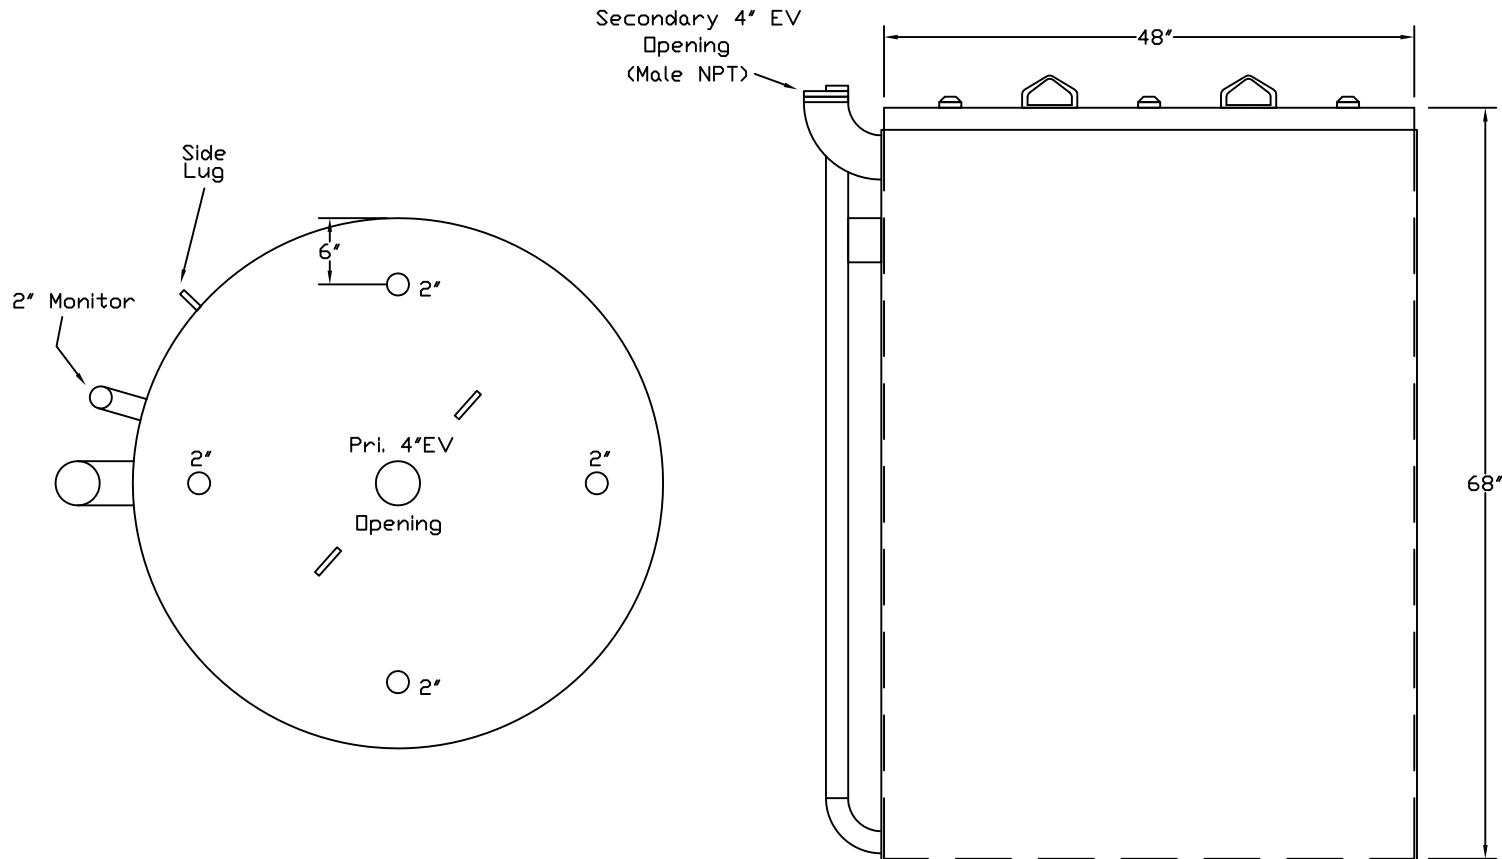

Stanwade Metal Products, Inc.  
 6868 State Route 305 PO Box 10  
 Hartford, Ohio 44424  
 Phone: 800-826-5243 Fax: 1-330-772-3307  
 www.tankstore.com

Tank For Stationary Use Only

Capacity 520 Gallons Heads Primary 10 Ga. Paint Ext. Red Primer  
 Design DW Vertical Shell Primary 12 Ga. Paint Int. \_\_\_\_\_  
 Code UL 142 Heads Secondary 12 Ga. Weight Empty 1,250 lbs.  
 Test Pres. 2-1/2 PSI Shell Secondary 12 Ga. Rev.# \_\_\_\_\_ Date: \_\_\_\_\_