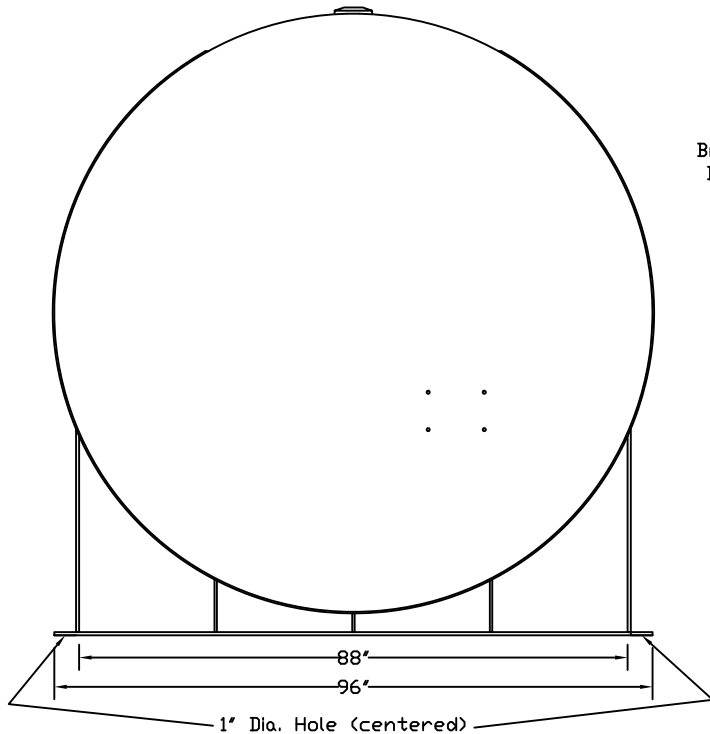

Stanwade Metal Products, Inc.
 6868 State Route 305 PO Box 10
 Hartford, Ohio 44424
 Phone: 800-826-5243 Fax: 1-330-772-3307
 www.tankstore.com

Tank For Stationary Use Only

Capacity ----- 4,000 Gallons ----- Heads Primary ----- 1/4"
 Design ----- Dual Wall AG ----- Shell Primary ----- 1/4"
 Code ----- UL142 ----- Heads Secondary ----- 1/4"
 Test Pres. ----- 5 PSI ----- Shell Secondary ----- 10 Ga.
 Paint Ext. ----- Red Primer -----
 Paint Int. ----- -----
 Weight Empty ----- 7,600 lbs. -----
 Rev.# ----- Date: -----