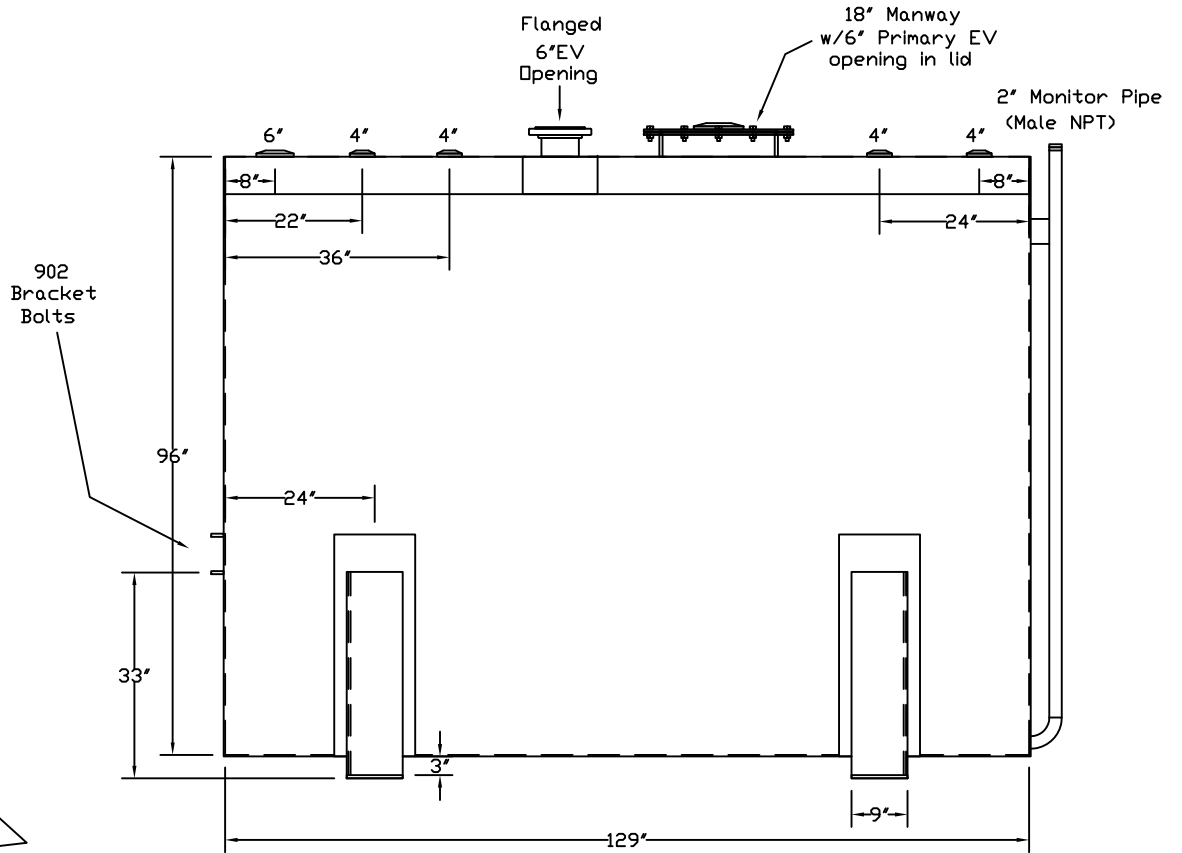

Stanwade Metal Products, Inc.
 6868 State Route 305 PO Box 10
 Hartford, Ohio 44424
 Phone: 800-826-5243 Fax: 1-330-772-3307
 www.tankstore.com

Tank For Stationary Use Only

Capacity ----- 4,000 Gallons ----- Heads Primary ----- 1/4"
 Design ----- Dual Wall AG ----- Shell Primary ----- 1/4"
 Code ----- UL142 ----- Heads Secondary ----- 1/4"
 Test Pres. ----- 5 PSI ----- Shell Secondary ----- 10 Ga.
 Paint Ext. ----- Red Primer -----
 Paint Int. ----- -----
 Weight Empty ----- 7,600 lbs. -----
 Rev.# ----- Date: -----