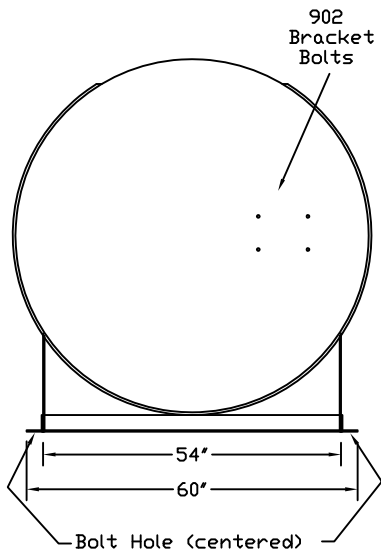

Stanwade Metal Products, Inc.
 6868 State Route 305 PO Box 10
 Hartford, Ohio 44424
 Phone: 800-826-5243 Fax: 1-330-772-3307
 www.tankstore.com

Tank For Stationary Use Only

Capacity 3,000 Gallons
 Design Aboveground Doublewall
 Code UL 142
 Test Pres. 5 PSI

Heads Primary 7 Gauge
 Shell Primary 7 Gauge
 Heads Secondary 7 Gauge
 Shell Secondary 10 Gauge

Paint Ext. Red Primer
 Paint Int. _____
 Weight Empty 5,150 lbs.
 Rev.# _____ Date: _____

Customer: _____ Drg. Date: _____