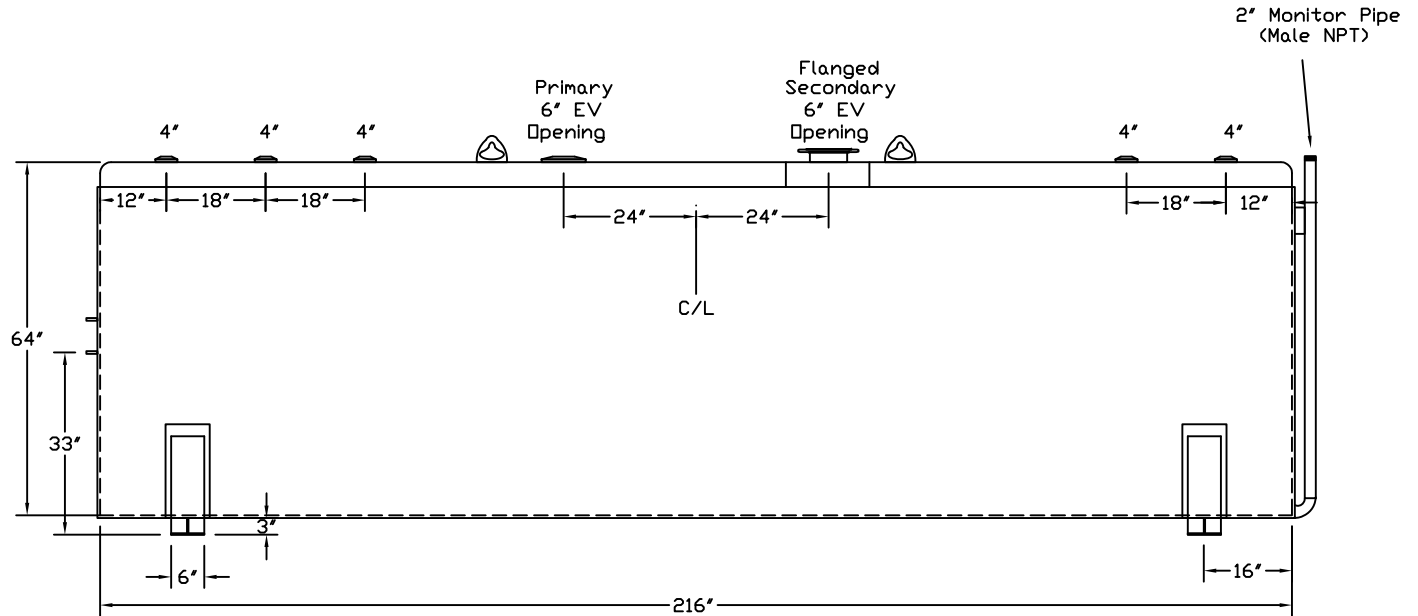

Stanwade Metal Products, Inc.
 6868 State Route 305 PO Box 10
 Hartford, Ohio 44424
 Phone: 800-826-5243 Fax: 1-330-772-3307
 www.tankstore.com

Tank For Stationary Use Only

Capacity 3,000 Gallons
 Design Aboveground Doublewall
 Code UL 142
 Test Pres. 5 PSI

Heads Primary 7 Gauge
 Shell Primary 7 Gauge
 Heads Secondary 7 Gauge
 Shell Secondary 10 Gauge

Paint Ext. Red Primer
 Paint Int. _____
 Weight Empty 5,150 lbs.
 Rev.# _____ Date: _____

Customer: _____ Drg. Date: _____