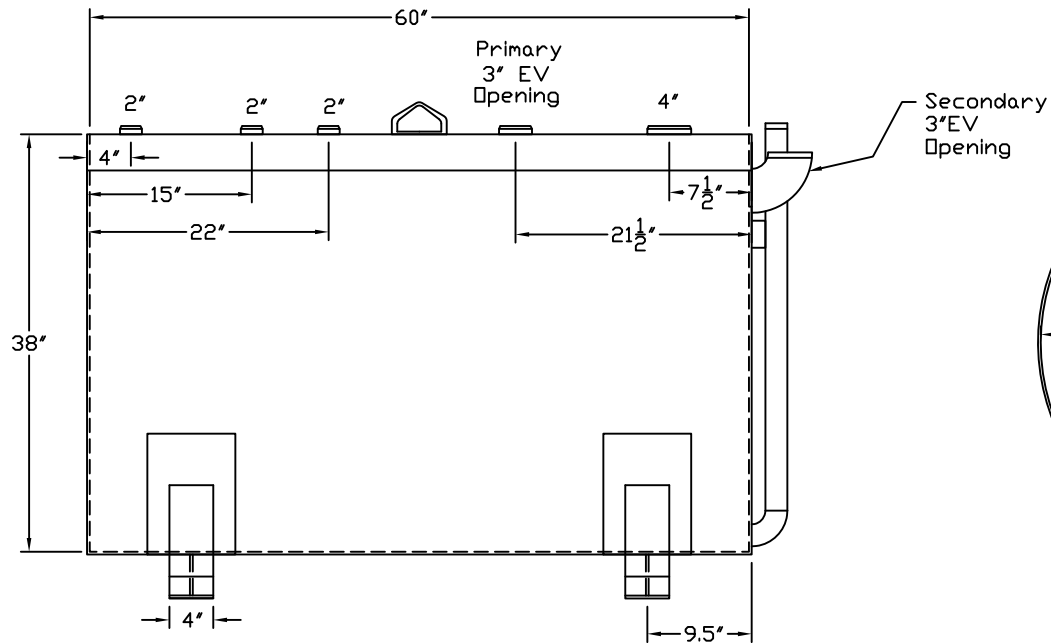

Stanwade Metal Products, Inc.
 6868 State Route 305 PO Box 10
 Hartford, Ohio 44424
 Phone: 800-826-5243 Fax: 1-330-772-3307
 www.tankstore.com

Tank for stationary use only

Capacity 300 Gallons Heads Primary 10 Gauge
 Design AG Doublewall Shell Primary 12 Gauge
 Code UL 142 Heads Secondary 12 Gauge
 Test Pres. 5 PSI Shell Secondary 12 Gauge

Paint Ext. Red Primer
 Paint Int. _____
 Weight Empty 765 lbs.
 Rev.# _____ Date: _____

Customer: _____ Drg. Date: _____

Drawing Approved By: _____

Quoted Lead Times Begin Upon Receipt of signed Approved Drawing, Which Must be Returned Before Production Can Begin.