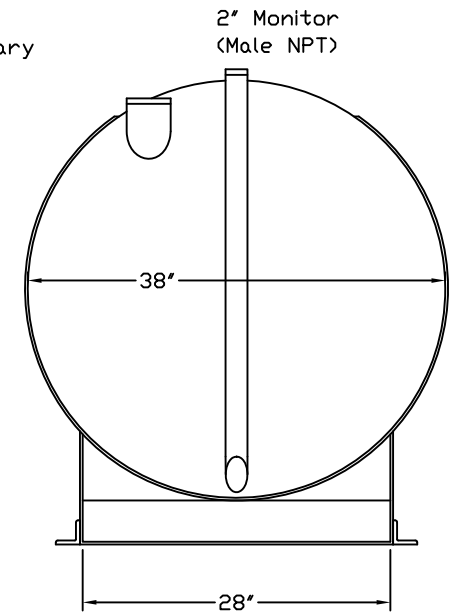

Stanwade Metal Products, Inc.
 6868 State Route 305 PO Box 10
 Hartford, Ohio 44424
 Phone: 800-826-5243 Fax: 1-330-772-3307
 www.tankstore.com

Tank for stationary use only

Capacity 300 Gallons Heads Primary 10 Gauge
 Design AG Doublewall Shell Primary 12 Gauge
 Code UL 142 Heads Secondary 12 Gauge
 Test Pres. 5 PSI Shell Secondary 12 Gauge

Paint Ext. Red Primer
 Paint Int. _____
 Weight Empty 765 lbs.
 Rev.# _____ Date: _____

Customer: _____ Drg. Date: _____

Drawing Approved By: _____

Quoted Lead Times Begin Upon Receipt of signed Approved Drawing, Which Must be Returned Before Production Can Begin.