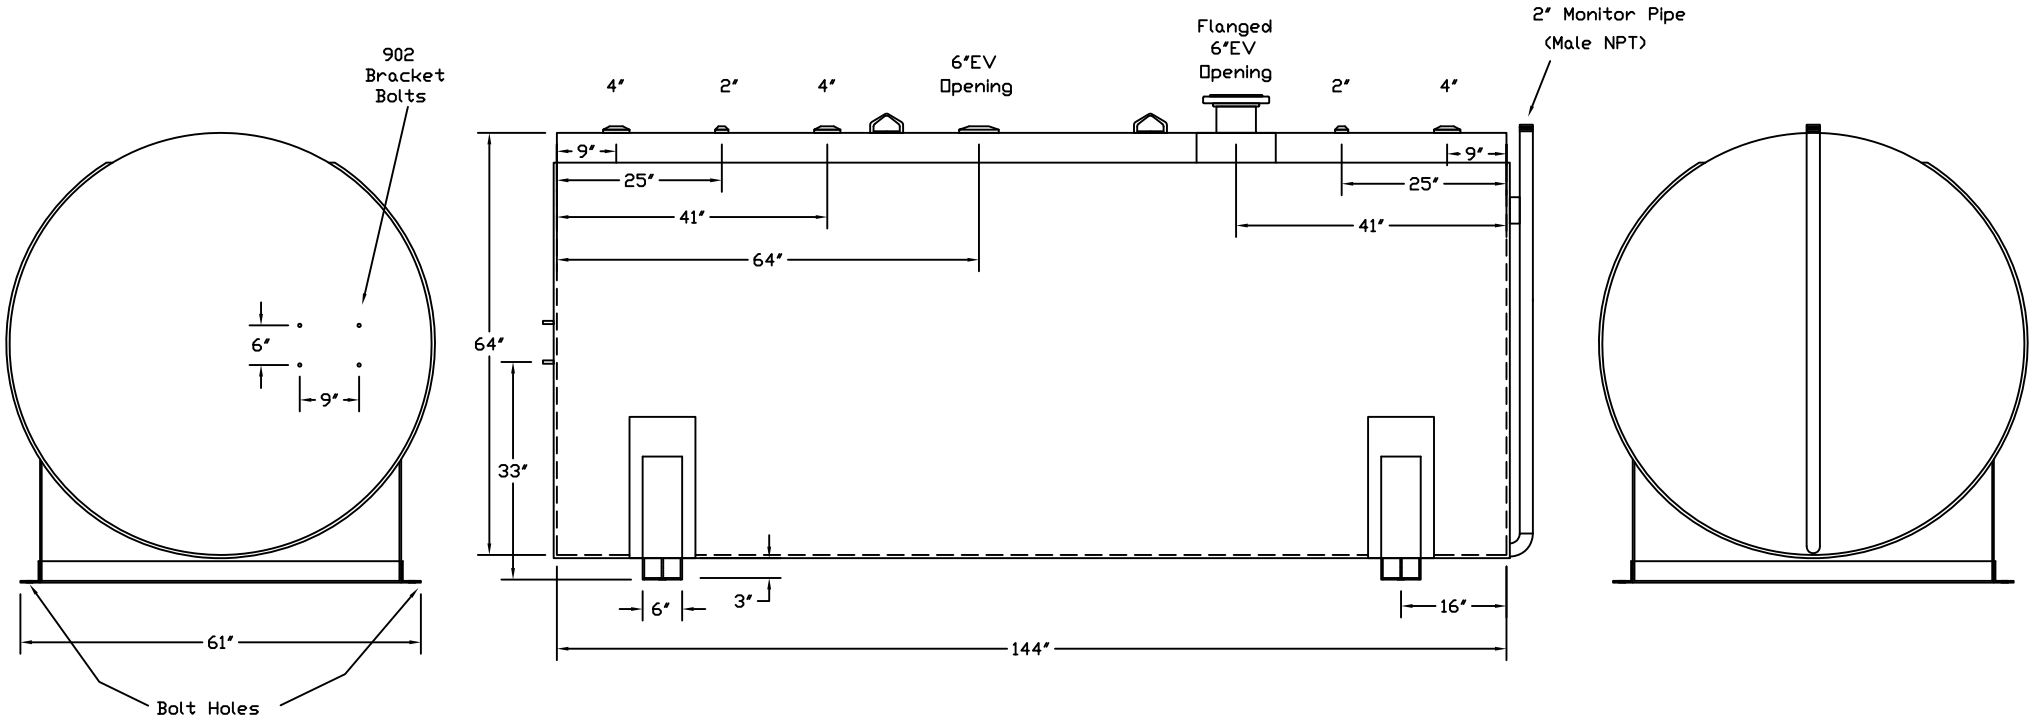

Stanwade Metal Products, Inc.
 6868 State Route 305 PO Box 10
 Hartford, Ohio 44424
 Phone: 800-826-5243 Fax: 1-330-772-3307
 www.tankstore.com

Tank For Stationary Use Only

Capacity	2,000 Gallons	Heads Primary	7 Gauge	Paint Ext.	Red Primer
Design	AG Doublewall	Shell Primary	7 Gauge	Paint Int.	-----
Code	UL 142	Heads Secondary	7 Gauge	Weight Empty	3,700 lbs.
Test Pres.	5 PSI	Shell Secondary	10 Gauge	Rev.#	Date: