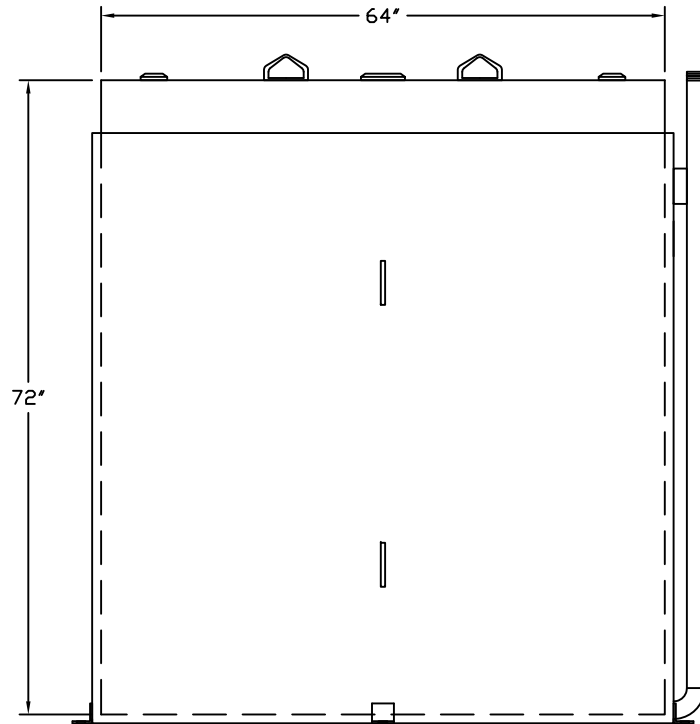

Stanwade Metal Products, Inc.
 6868 State Route 305 PO Box 10
 Hartford, Ohio 44424
 Phone: 800-826-5243 Fax: 1-330-772-3307
 www.tankstore.com

Tank For Stationary Use Only

Capacity 1,000 Gallons Heads Primary 7 Gauge Paint Ext. Red Primer
 Design DW Vertical Shell Primary 7 Gauge Paint Int. _____
 Code UL 142 Heads Secondary 7 Gauge Weight Empty 2,050 lbs.
 Test Pres. 2-1/2 PSI Shell Secondary 10 Gauge Rev.# _____ Date: _____