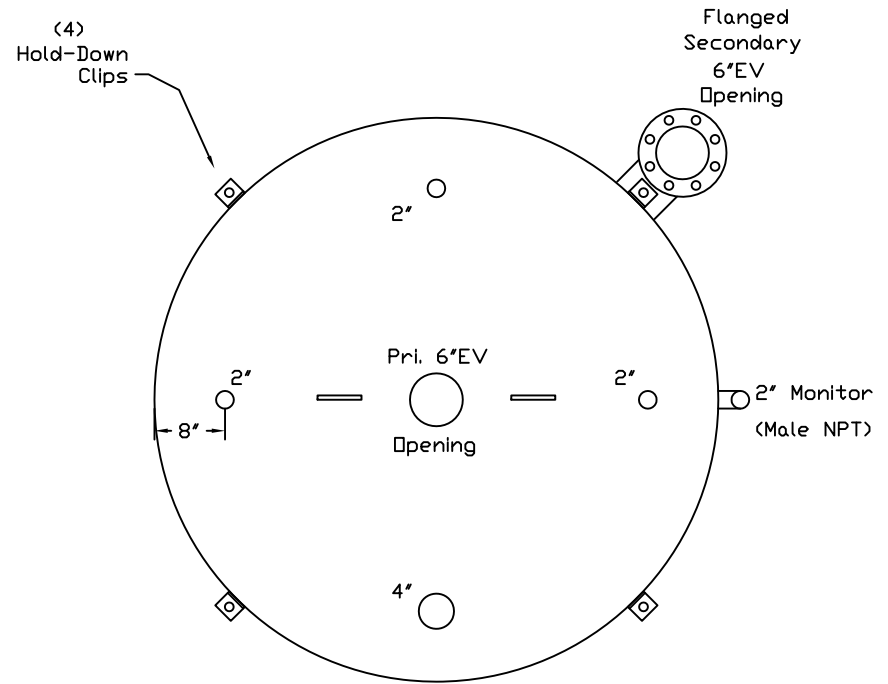

Stanwade Metal Products, Inc.
 6868 State Route 305 PO Box 10
 Hartford, Ohio 44424
 Phone: 800-826-5243 Fax: 1-330-772-3307
 www.tankstore.com

Tank For Stationary Use Only

Capacity 1,000 Gallons Heads Primary 7 Gauge Paint Ext. Red Primer
 Design DW Vertical Shell Primary 7 Gauge Paint Int. _____
 Code UL 142 Heads Secondary 7 Gauge Weight Empty 2,050 lbs.
 Test Pres. 2-1/2 PSI Shell Secondary 10 Gauge Rev.# _____ Date: _____