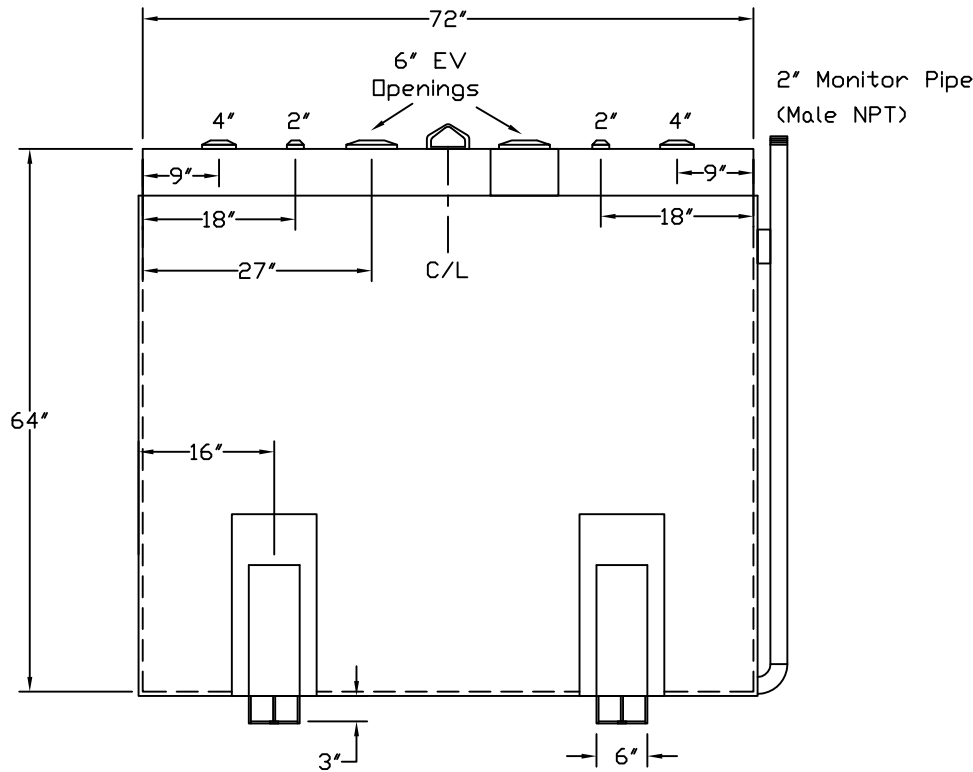

Stanwade Metal Products, Inc.
 6868 State Route 305 PO Box 10
 Hartford, Ohio 44424
 Phone: 800-826-5243 Fax: 1-330-772-3307
 www.tankstore.com

Tank For Stationary Use Only

Capacity 1,000 Gallons Heads Primary 7 Ga. Paint Ext. Red Primer
 Design Double Wall AG Shell Primary 7 Ga. Paint Int. _____
 Code UL 142 Heads Secondary 7 Ga. Weight Empty 2,180 lbs.
 Test Pres. 5 PSI Shell Secondary 10 Ga. Rev.# _____ Date: _____