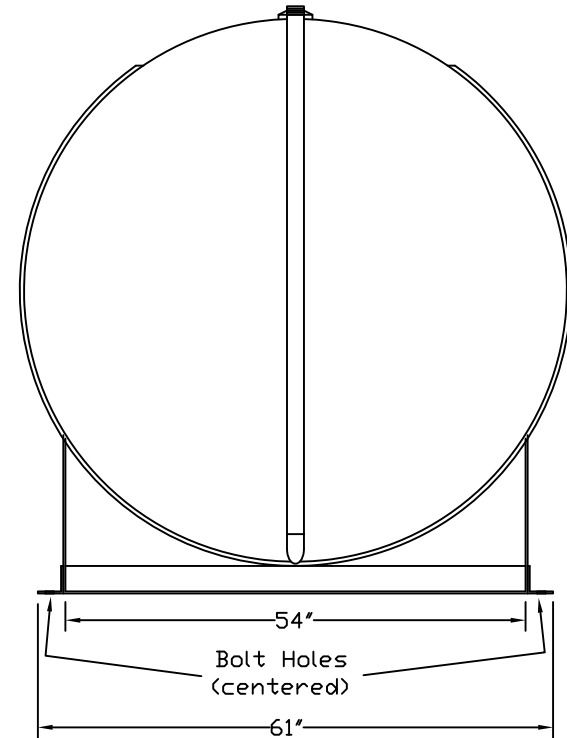

Stanwade Metal Products, Inc.
 6868 State Route 305 PO Box 10
 Hartford, Ohio 44424
 Phone: 800-826-5243 Fax: 1-330-772-3307
 www.tankstore.com

Tank For Stationary Use Only

Capacity 1,000 Gallons Heads Primary 7 Ga. Paint Ext. Red Primer
 Design Double Wall AG Shell Primary 7 Ga. Paint Int. _____
 Code UL 142 Heads Secondary 7 Ga. Weight Empty 2,180 lbs.
 Test Pres. 5 PSI Shell Secondary 10 Ga. Rev.# _____ Date: _____