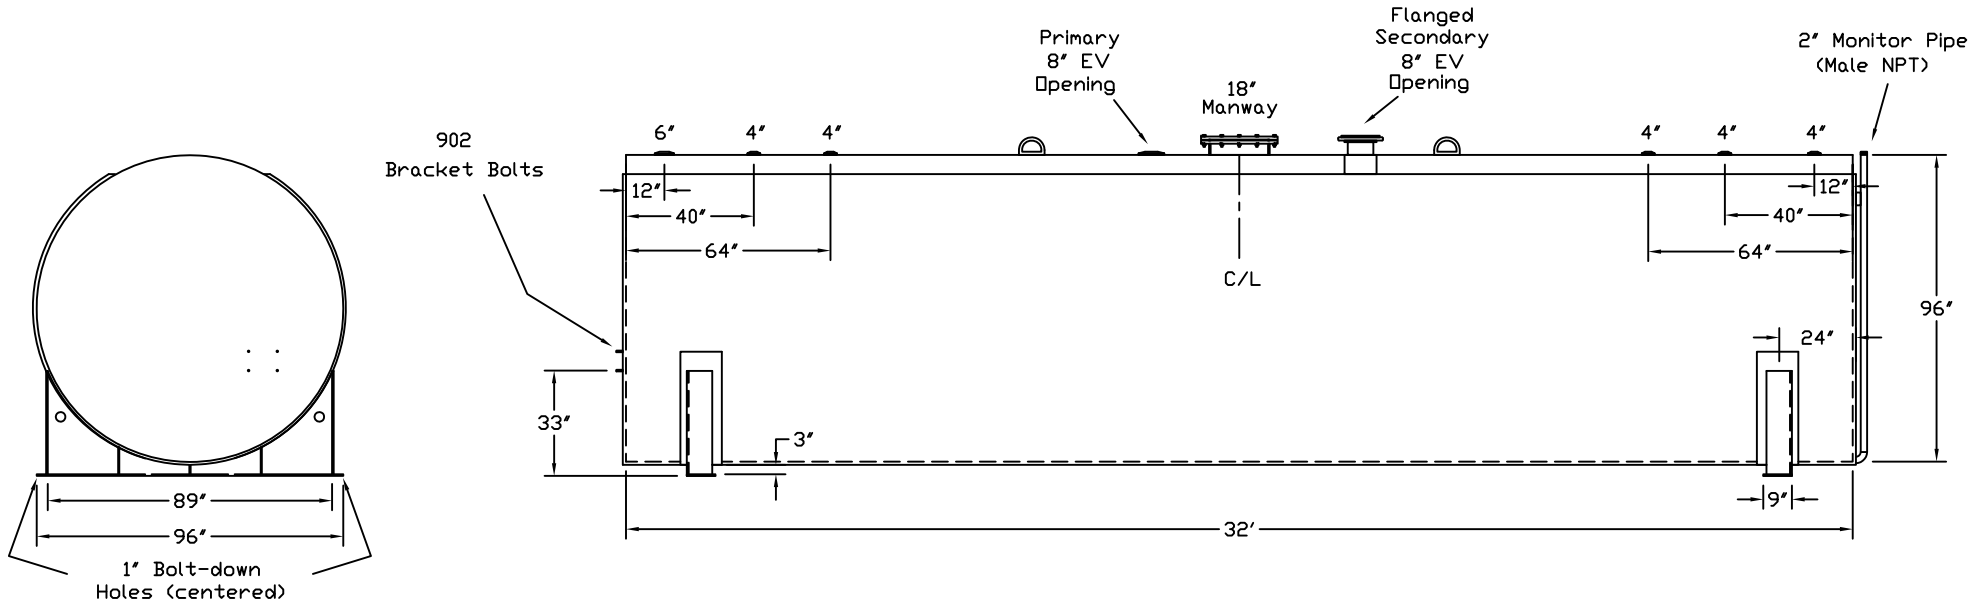

Stanwade Metal Products, Inc.
6868 State Route 305 PO Box 10
Hartford, Ohio 44424
Phone: 800-826-5243 Fax: 1-330-772-3307
www.tankstore.com

Capacity ----- 12,000 Gallons ----- Heads Primary ----- 1/4"
Design ----- Double Wall AG ----- Shell Primary ----- 1/4"
Code ----- UL 142 ----- Heads Secondary ----- 1/4"
Test Pres. ----- 5 PSI ----- Shell Secondary ----- 10 Ga.
Paint Ext. ----- Red Primer -----
Paint Int. ----- -----
Weight Empty ----- 17,050 lbs. -----
Rev.# ----- Date: -----

Tank For Stationary Use Only

Customer: _____ Drg. Date: _____

Drawing Approved By: _____

Quoted Lead Times Begin Upon Receipt of signed Approved Drawing, Which Must be Returned Before Production Can Begin.