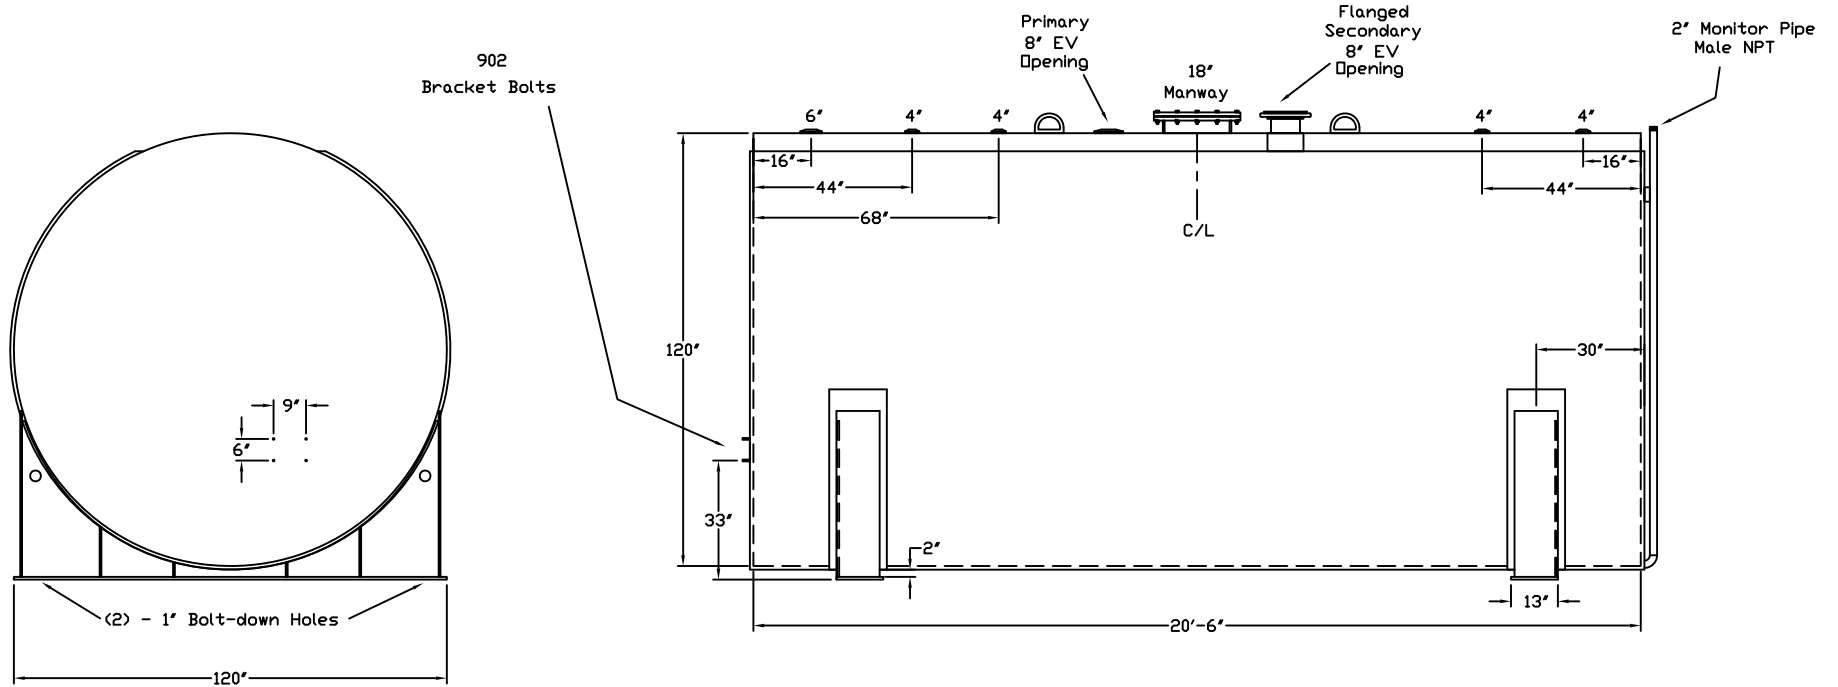

Stanwade Metal Products, Inc.
 6868 State Route 305 PO Box 10
 Hartford, Ohio 44424
 Phone: 800-826-5243 Fax: 1-330-772-3307
 www.tankstore.com

Tank For Stationary Use Only

Capacity 12,000 Gallons Heads Primary 1/4' Paint Ext. Red Primer
 Design Double Wall AG Shell Primary 1/4' Paint Int. _____
 Code UL 142 Heads Secondary 1/4' Weight Empty 17,850 lbs.
 Test Pres. 5 PSI Shell Secondary 7 Ga. Rev.# _____ Date: _____