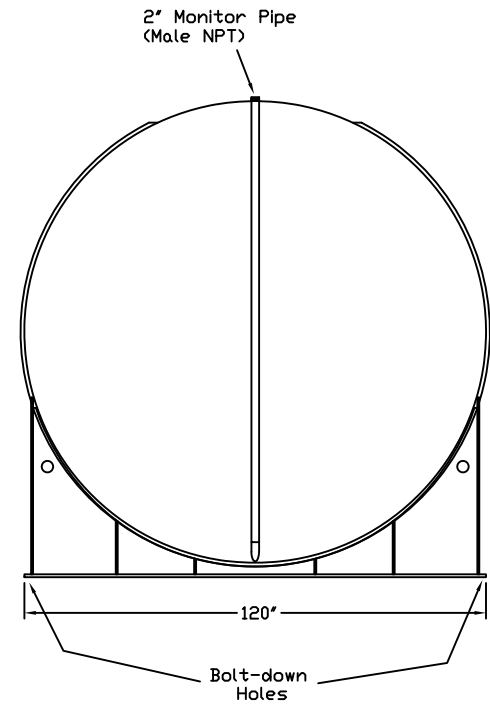

Stanwade Metal Products, Inc.
 6868 State Route 305 PO Box 10
 Hartford, Ohio 44424
 Phone: 800-826-5243 Fax: 1-330-772-3307
 www.tankstore.com

Capacity ----- 10,000 Gallons ----- Heads Primary ----- 1/4"
 Design ----- Doublewall AG ----- Shell Primary ----- 1/4"
 Code ----- UL 142 Flameshield ----- Heads Secondary ----- 1/4"
 Test Pres. ----- 5 PSI ----- Shell Secondary ----- 7 Gauge

Paint Ext. ----- White Urethane -----
 Paint Int. ----- -----
 Weight Empty ----- 16,500 lbs. -----
 Rev.# ----- Date: -----

Tank is for stationary use only

Customer: ----- Drg. Date: -----

Quoted Lead Times Begin Upon Receipt of signed Approved Drawing, Which Must be Returned Before Production Can Begin.