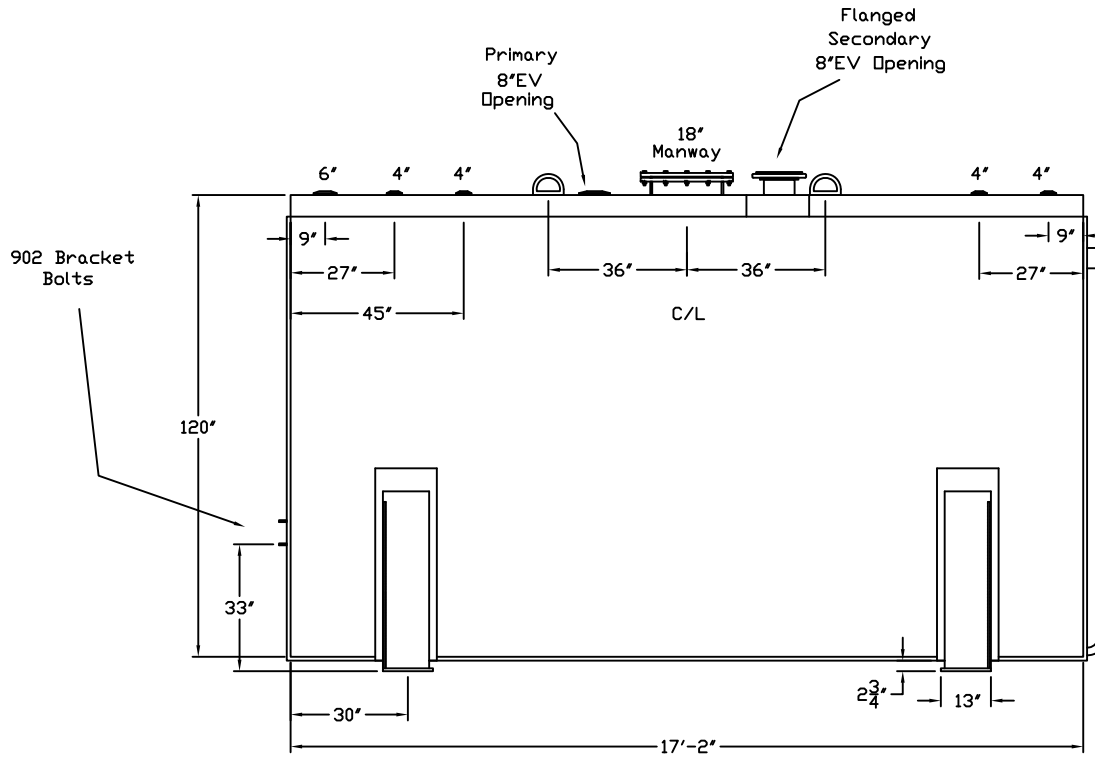

Stanwade Metal Products, Inc.
 6868 State Route 305 PO Box 10
 Hartford, Ohio 44424
 Phone: 800-826-5243 Fax: 1-330-772-3307
 www.tankstore.com

Capacity ----- 10,000 Gallons ----- Heads Primary ----- 1/4"
 Design ----- Doublewall AG ----- Shell Primary ----- 1/4"
 Code ----- UL 142 Flameshield ----- Heads Secondary ----- 1/4"
 Test Pres. ----- 5 PSI ----- Shell Secondary ----- 7 Gauge

Paint Ext. ----- White Urethane -----
 Paint Int. ----- -----
 Weight Empty ----- 16,500 lbs. -----
 Rev.# ----- Date: -----

Tank is for stationary use only

Customer: ----- Drg. Date: -----

Quoted Lead Times Begin Upon Receipt of signed Approved Drawing, Which Must be Returned Before Production Can Begin.