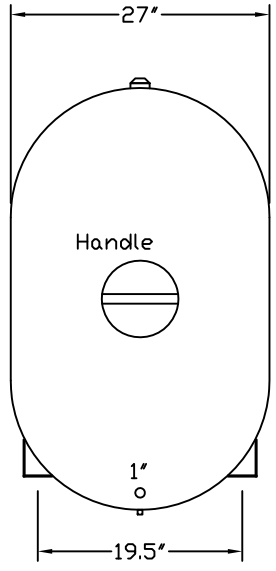

Stanwade Metal Products, Inc.
6868 State Route 305 PO Box 10
Hartford, Ohio 44424
Phone: 800-826-5243 Fax: 1-330-772-3307
www.tankstore.com

Capacity 275 Gallons Heads Primary 12 Ga. Paint Ext. Green Enamel
Design SW Vertical Shell Primary 12 Ga. Paint Int. _____
Code UL 142 Heads Secondary _____ Weight Empty 305 lbs.
Test Pres. 3 PSI Shell Secondary _____ Rev.# _____ Date: _____

Tank For Stationary Use Only

Customer: _____ Drg. Date: _____

Drawing Approved By: _____

Quoted Lead Times Begin Upon Receipt of signed Approved Drawing, Which Must be Returned Before Production Can Begin.