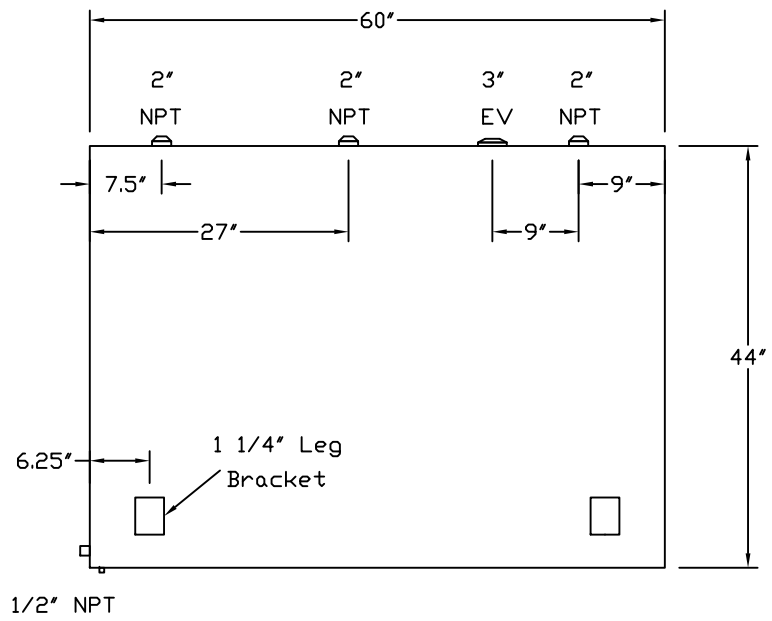

Stanwade Metal Products, Inc.
6868 State Route 305 PO Box 10
Hartford, Ohio 44424
Phone: 800-826-5243 Fax: 1-330-772-3307
www.tankstore.com

Capacity 275 Gallons Heads Primary 12 Ga. Paint Ext. Green Enamel
Design SW Vertical Shell Primary 12 Ga. Paint Int. _____
Code UL 142 Heads Secondary _____ Weight Empty 305 lbs.
Test Pres. 3 PSI Shell Secondary _____ Rev.# _____ Date: _____

Tank For Stationary Use Only

Customer: _____ Drg. Date: _____

Drawing Approved By: _____

Quoted Lead Times Begin Upon Receipt of signed Approved Drawing, Which Must be Returned Before Production Can Begin.